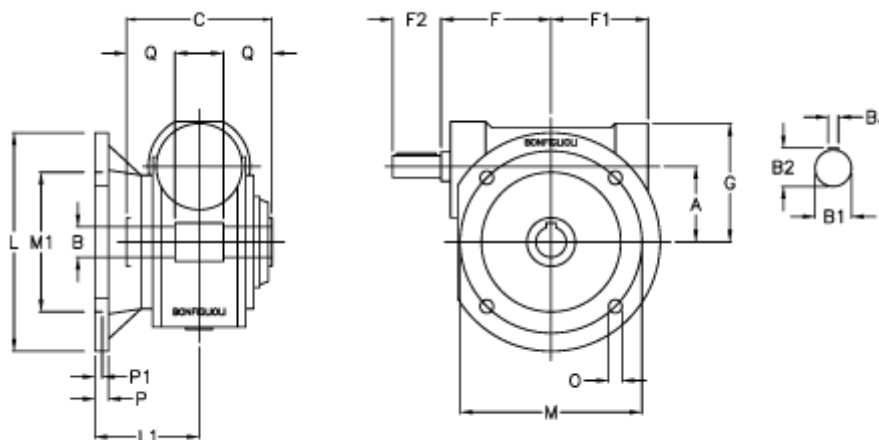

Article number: 3901130100500

Description: Worm gear with solid input shaft  
VF 130FC-100-HS

## Measures

a	= 130.0	F1 = 154	P = 20
B	= 45	F2 = 60	P1 = 12
B1	= 30	g = 195	Q = 52.5
B2	= 33	L = 320	
B3	= 8	L1 = 137.5	
C	= 165	m = 255	
Description	= VF 130FC-xx-HS	M1 = 180	
F	= 160.0	O = 16	